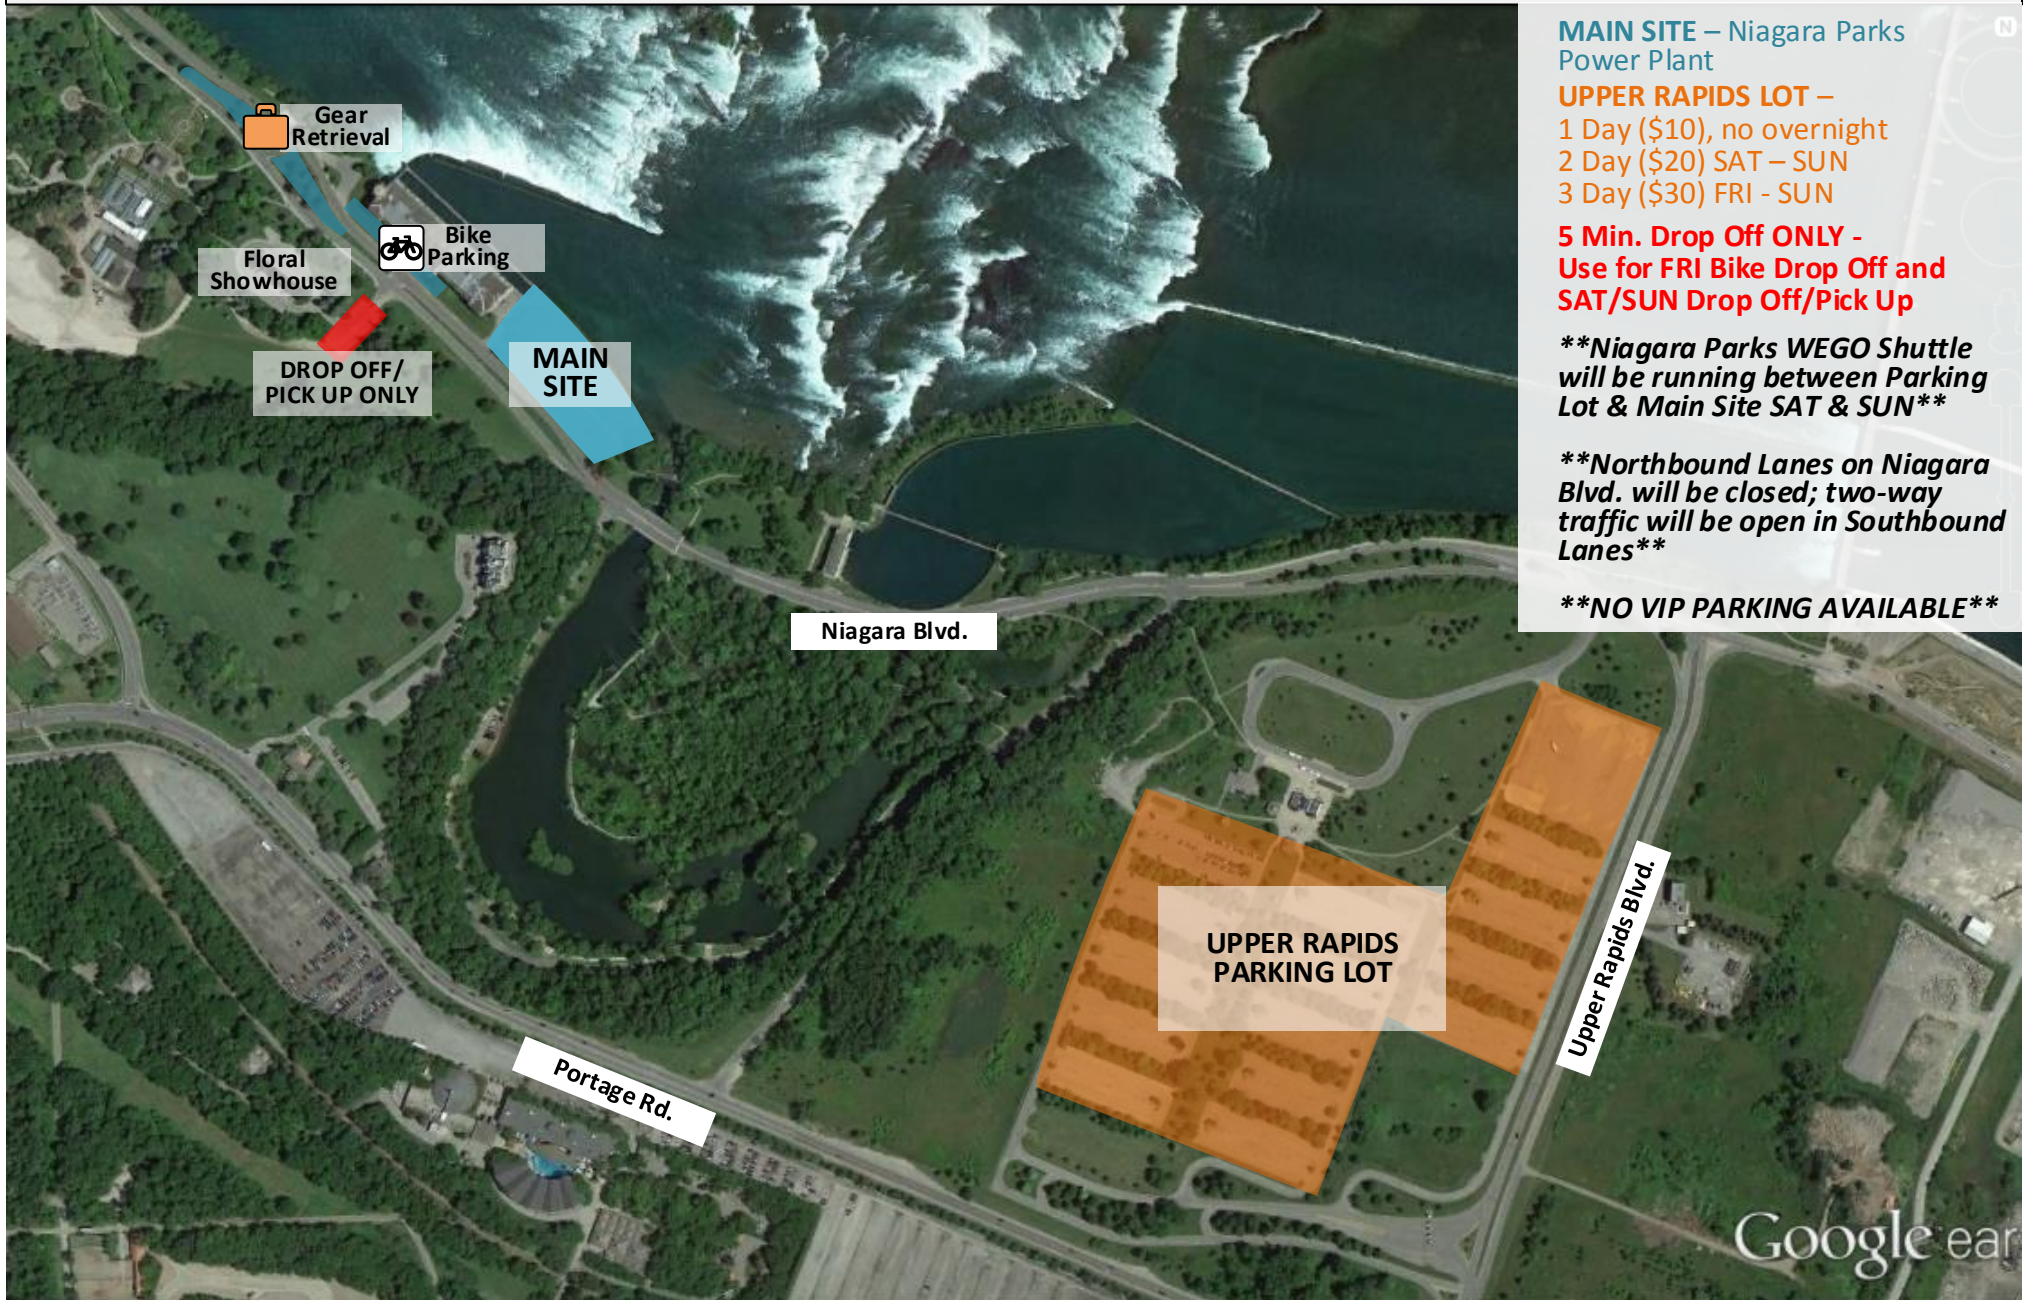

The Enbridge Ride to Conquer Cancer 2016
Niagara Opening and Closing Ceremonies – June 11th & 12th
Niagara Parks – Parking

MAIN SITE – Niagara Parks Power Plant

UPPER RAPIDS LOT –
1 Day (\$10), no overnight
2 Day (\$20) SAT – SUN
3 Day (\$30) FRI - SUN

5 Min. Drop Off ONLY -
Use for FRI Bike Drop Off and
SAT/SUN Drop Off/Pick Up

****Niagara Parks WEGO Shuttle**
will be running between Parking
Lot & Main Site SAT & SUN**

****Northbound Lanes on Niagara**
Bld. will be closed; two-way
traffic will be open in Southbound
Lanes**

****NO VIP PARKING AVAILABLE****